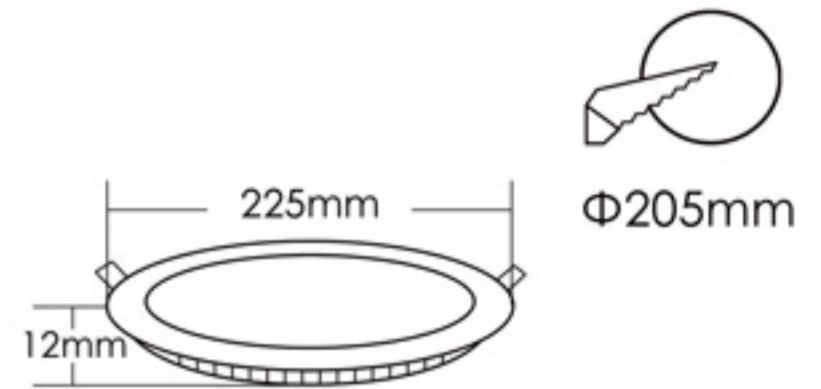

CL-S18W-750

LED Power : 18 Watts
Input Voltage : AC 85V-265V
Lumen Flux : 1620-1980 Lms
Weight : 0.41 KG
Life Time : >50,000 Hrs
Warranty : 1 Year