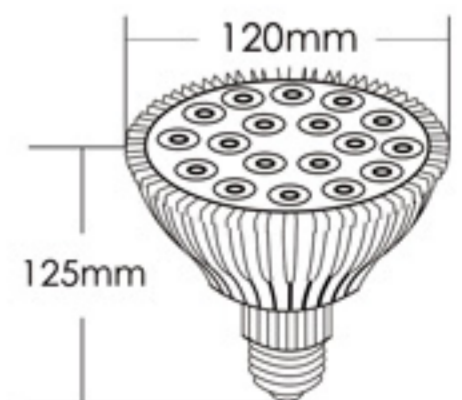

Φ85x H45(mm)

7W

CL-R7W-396

LED Power : 7 Watts
Input Voltage : AC 85V-265V
Lumen Flux : 630-770 Lms
Weight : 0.20 KG
Life Time : >50,000 Hrs
Warranty : 1 Year

Φ110x H65(mm)

LED LAMP CUP

5W

LC-5W-078

95 x 98(mm)

LED LAMP CUP

12W

LC-12W-717

LED Power : 18 Watts
Input Voltage : AC 85V-265V
Lumen Flux : 1080-1320 Lms
Weight : 0.30KG
Life Time : >50,000 Hrs
Warranty : 2 Years

120 x 130(mm)

15W

LC-15W-721

120 x 125(mm)

LED BULB LIGHT

2W

- White
- Warm White

LB-G2W-799

LED Power : 2 Watts
Input Voltage : AC 85V-265V
Lumen Flux : 180-220 Lms
Weight : 0.02 KG
Life Time : >50,000 Hrs
Warranty : 1 Year

50 x 76(mm)

60 x 106(mm)

LED CANDLE LIGHT

3W

- White
- Warm White

CL-3W-364

LED Power : 3 Watts
Input Voltage : AC 85V-265V
Lumen Flux : 270-330 Lms
Weight : 0.04 KG
Life Time : >50,000 Hrs
Warranty : 1 Year

38 x 100(mm)