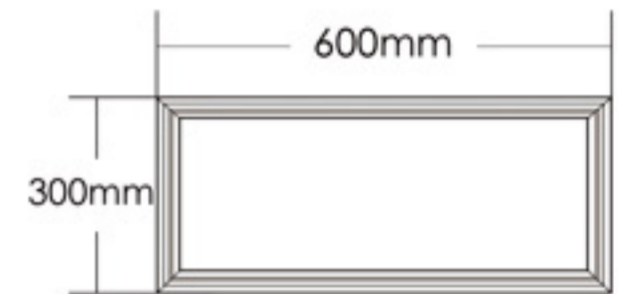

CL-S24W-731

LED Power : 24 Watts
Input Voltage : AC 85V-265V
Lumen Flux : 2160-2640 Lms
Weight : 1.38 KG
Life Time : >50,000 Hrs
Warranty : 1 Year