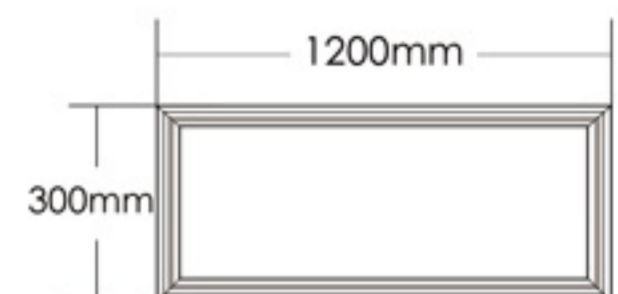

300 x 1200(mm)

CEILING LIGHT Square Series

48W

- White
- Warm White

CL-S48W-732

LED Power : 48 Watts
Input Voltage : AC 85V-265V
Lumen Flux : 4320-5280 Lms
Weight : 2.81 KG
Life Time : >50,000 Hrs
Warranty : 1 Year