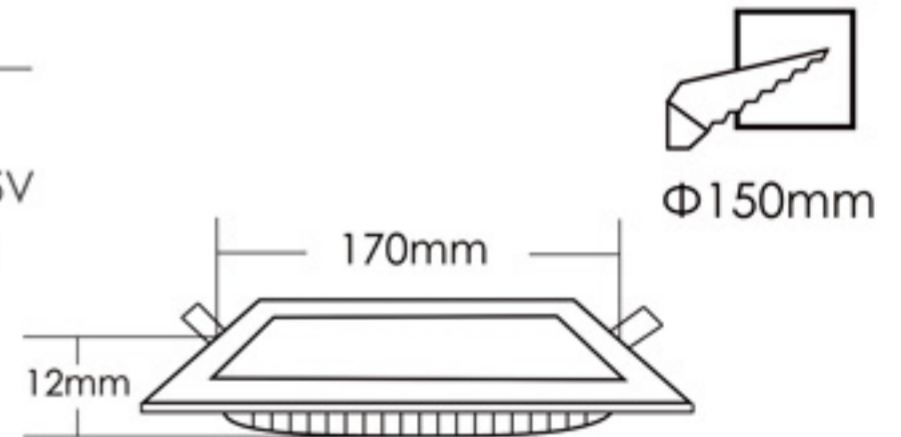

CL-S12W-786

LED Power : 12 Watts
Input Voltage : AC 85V-265V
Lumen Flux : 1080-1320 Lms
Weight : 0.30 KG
Life Time : >50,000 Hrs
Warranty : 1 Year