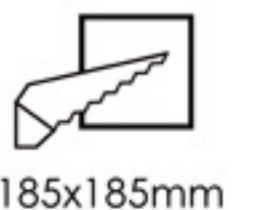

CL-S25W-447

LED Power : 25 Watts
Input Voltage : AC 85V-265V
Lumen Flux : 2250-2750 Lms
Weight : 0.76 KG
Life Time : >50,000 Hrs
Warranty : 2 Years