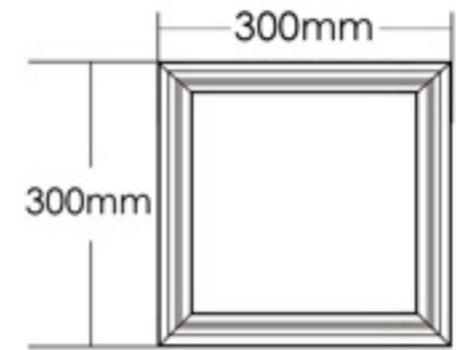

CL-S12W-740

LED Power : 12 Watts
Input Voltage : AC 85V-265V
Lumen Flux : 1080-1320 Lms
Weight : 0.74 KG
Life Time : >50,000 Hrs
Warranty : 1 Year