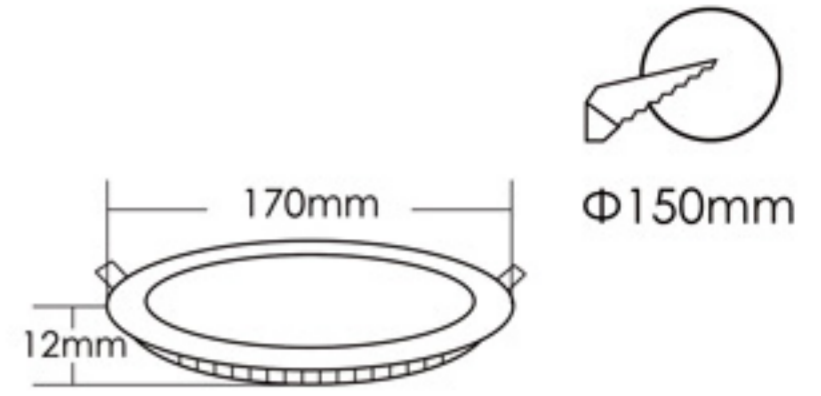

CEILING LIGHT Slim Series

12W

- White
- Warm White

CL-S12W-762

LED Power : 12 Watts
Input Voltage : AC 85V-265V
Lumen Flux : 1080-1320 Lms
Weight : 0.30 KG
Life Time : >50,000 Hrs
Warranty : 1 Year

Φ170x H12(mm)