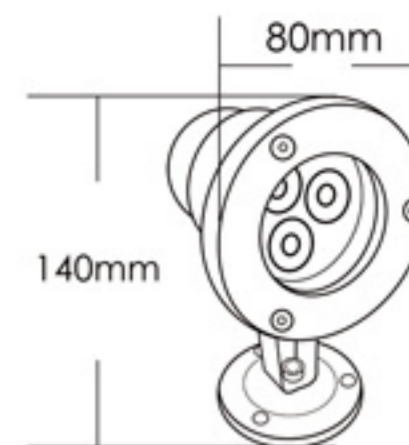

LED POOL LIGHT

3W

- White
- Warm White

PL-3W-648

LED Power : 3 Watts
Input Voltage : AC 85V-265V
Lumen Flux : 270-330 Lms
Weight : 0.26 KG
Life Time : >50,000 Hrs
Warranty : 1 Year

80 x 140(mm)

7W

- White
- Warm White

PL-7W-649

LED Power : 7 Watts
Input Voltage : AC 85V-265V
Lumen Flux : 630-770 Lms
Weight : 0.51 KG
Life Time : >50,000 Hrs
Warranty : 1 Year

120 x 140(mm)

12W

- White
- Warm White

PL-12W-650

LED Power : 12 Watts
Input Voltage : AC 85V-265V
Lumen Flux : 1080-1320 Lms
Weight : 0.89 KG
Life Time : >50,000 Hrs
Warranty : 2 Years

160 x 220(mm)

18W

- White
- Warm White

PL-18W-651

LED Power : 18 Watts
Input Voltage : AC 85V-265V
Lumen Flux : 1620-1980 Lms
Weight : 1.25 KG
Life Time : >50,000 Hrs
Warranty : 2 Years

190 x 205(mm)