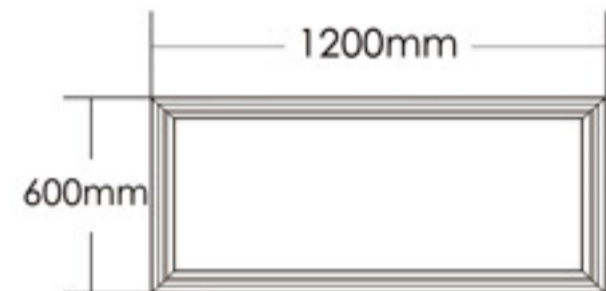

CL-S72W-082

LED Power : 72 Watts
Input Voltage : AC 85V-265V
Lumen Flux : 6480-7920 Lms
Weight : 4.68 KG
Life Time : >50,000 Hrs
Warranty : 1 Year

600 x 1200(mm)