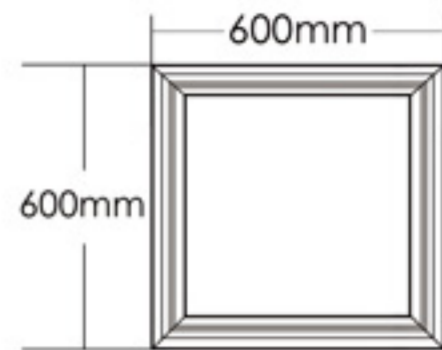

300 x 1200(mm)

CEILING LIGHT Square Series

48W

- White
- Warm White

CL-S48W-732

LED Power : 48 Watts
Input Voltage : AC 85V-265V
Lumen Flux : 4320-5280 Lms
Weight : 2.81 KG
Life Time : >50,000 Hrs
Warranty : 1 Year