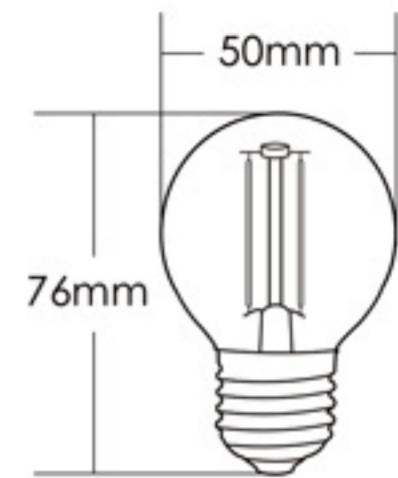

120 x 125(mm)

LED BULB LIGHT

2W

- White
- Warm White

LB-G2W-799

LED Power : 2 Watts
Input Voltage : AC 85V-265V
Lumen Flux : 180-220 Lms
Weight : 0.02 KG
Life Time : >50,000 Hrs
Warranty : 1 Year

50 x 76(mm)

60 x 106(mm)

LED CANDLE LIGHT

3W

- White
- Warm White

CL-3W-364

LED Power : 3 Watts
Input Voltage : AC 85V-265V
Lumen Flux : 270-330 Lms
Weight : 0.04 KG
Life Time : >50,000 Hrs
Warranty : 1 Year

38 x 100(mm)