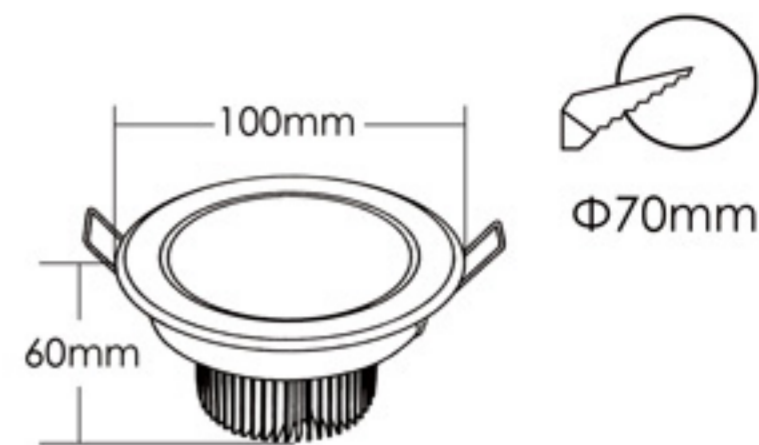

CL-M3W-493

LED Power : 3 Watts
Input Voltage : AC 85V-265V
Lumen Flux : 270-330 Lms
Weight : 0.14 KG
Life Time : >50,000 Hrs
Warranty : 1 Year