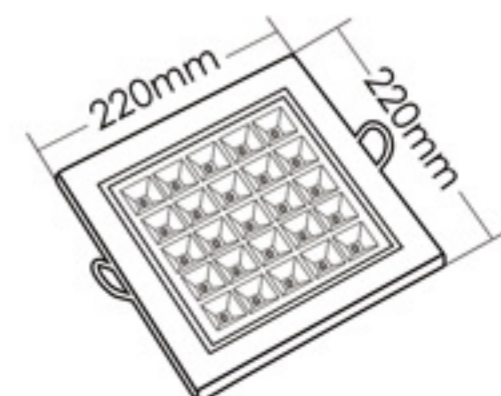

CL-S25W-447

LED Power : 25 Watts
Input Voltage : AC 85V-265V
Lumen Flux : 2250-2750 Lms
Weight : 0.76 KG
Life Time : >50,000 Hrs
Warranty : 2 Years